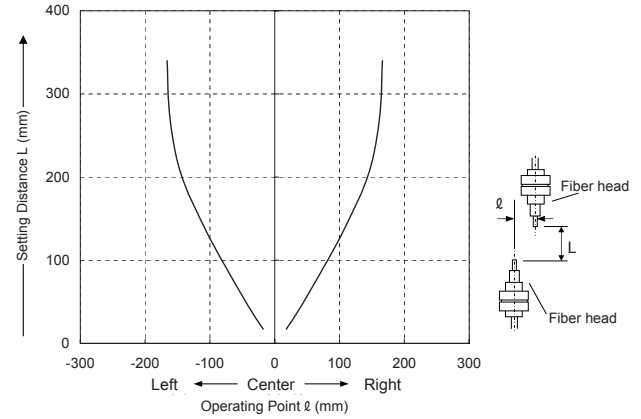

Common for horizontal and vertical direction (FX-102)