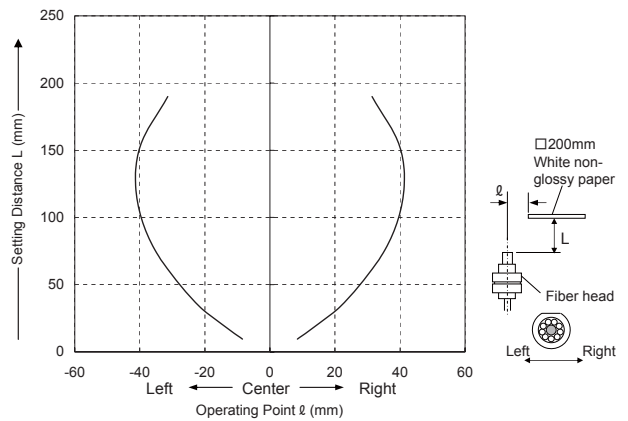

Common for horizontal and vertical direction (FX-102)