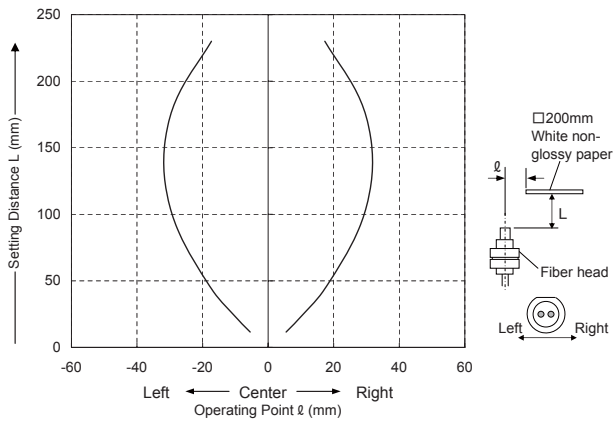

Horizontal direction (FX-102)