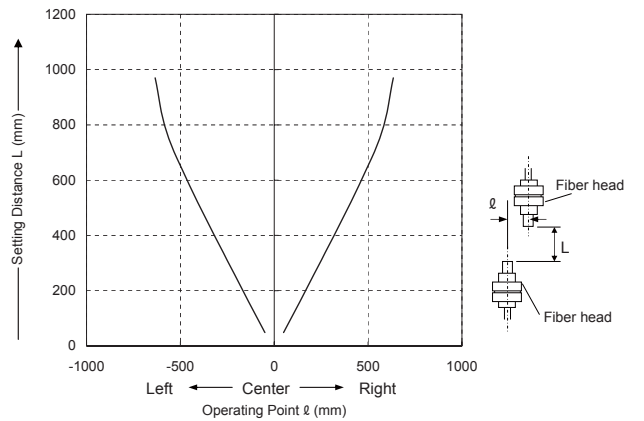

Common for horizontal and vertical direction (FX-102)