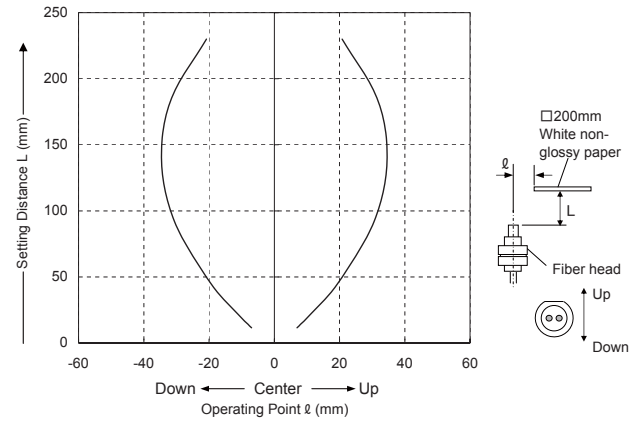

Vertical direction (FX-102)