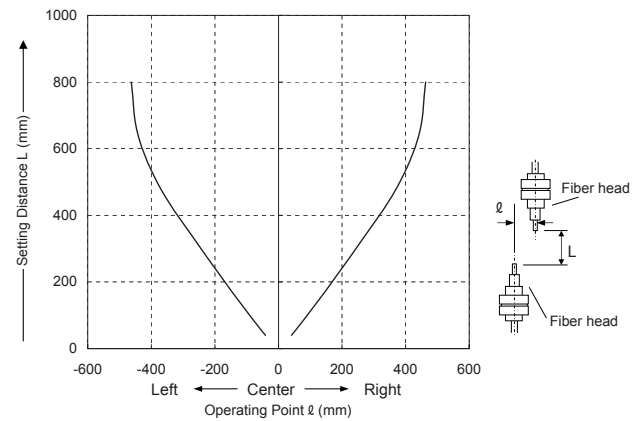

FX-100 SERIES
Sensing Characteristics
Data Sheet

Thru-beam type Parallel deviation

Sensing characteristics diagram is listed in alphabetical order of model No.

FT-31S

Thru-beam type

Common for horizontal and vertical direction (FX-101)

Common for horizontal and vertical direction (FX-102)

Thru-beam type Parallel deviation

Sensing characteristics diagram is listed in alphabetical order of model No.

FT-42W

Thru-beam type

Common for horizontal and vertical direction (FX-101)