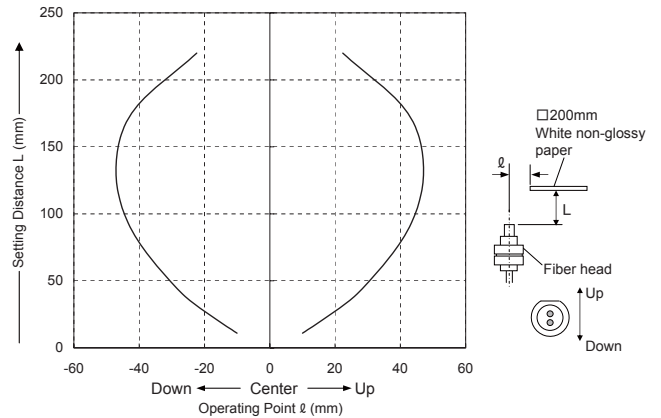

Vertical direction (FX-102)