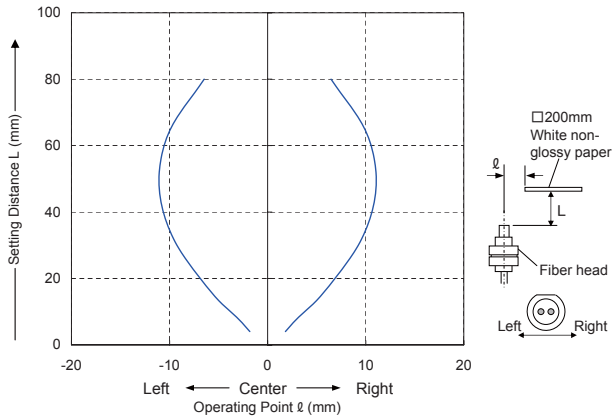

Common for horizontal and vertical direction (FX-102)

Reflective type Sensing field

Sensing characteristics diagram is listed in alphabetical order of model No.

FD-61W

Reflective type

Horizontal direction (FX-101)