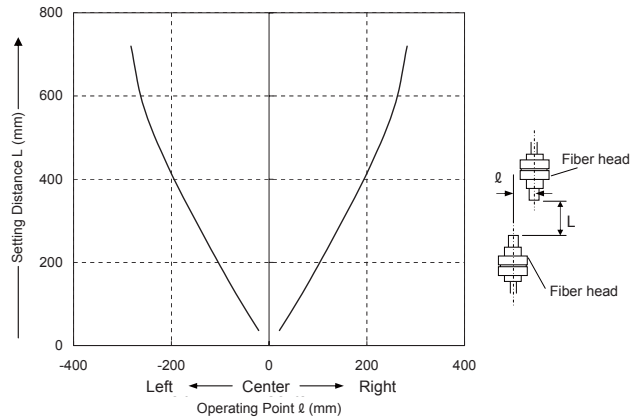

Common for horizontal and vertical direction (FX-102)