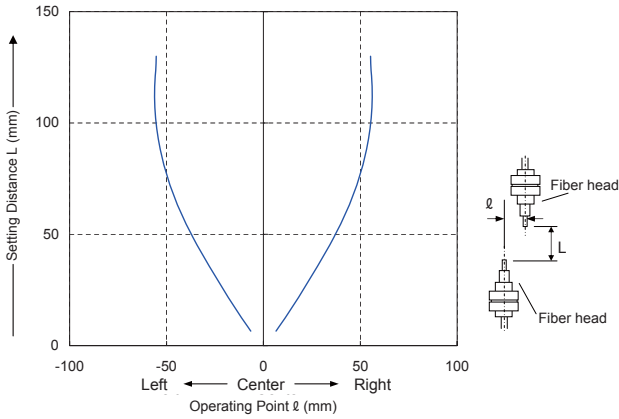

FX-100 SERIES
Sensing Characteristics
Data Sheet

Thru-beam type Parallel deviation

Sensing characteristics diagram is listed in alphabetical order of model No.

FT-31S

Thru-beam type

Common for horizontal and vertical direction (FX-101)