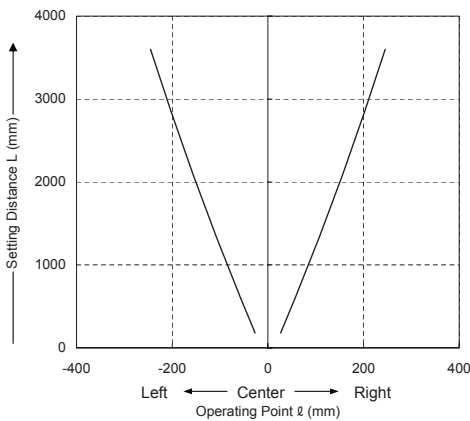

Horizontal direction (FX-102)