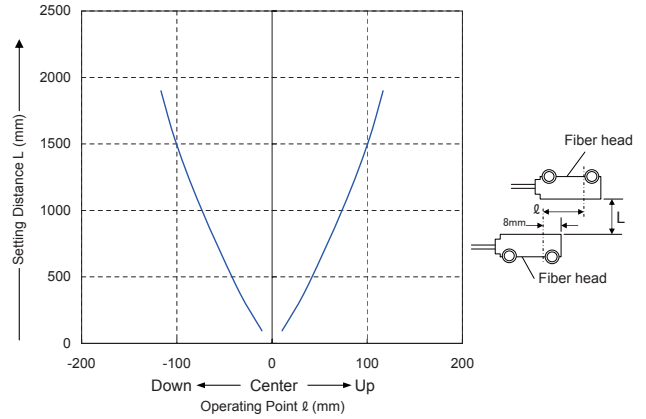

Vertical direction (FX-101)