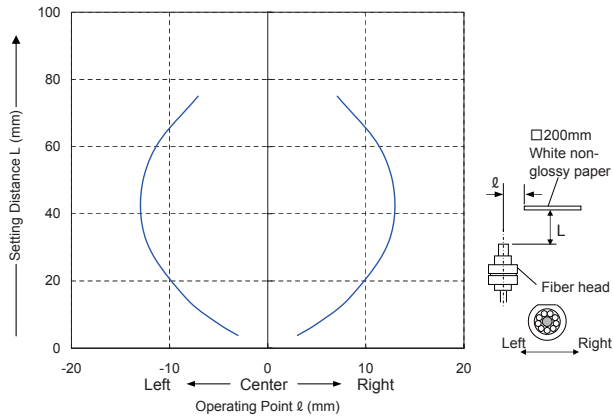

Reflective type Sensing field

Sensing characteristics diagram is listed in alphabetical order of model No.

FD-32GX

Reflective type

Common for horizontal and vertical direction (FX-101)