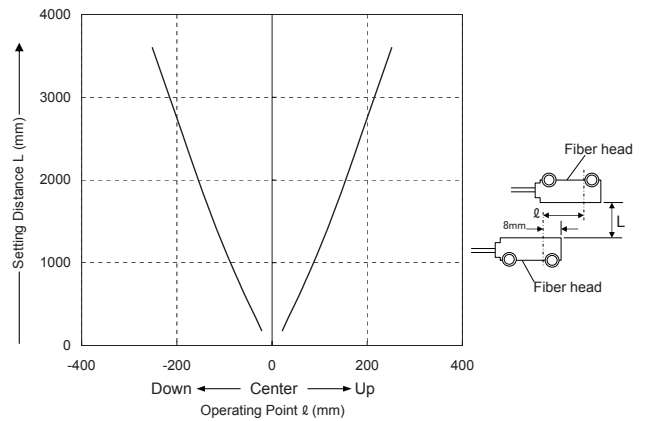

Vertical direction (FX-102)