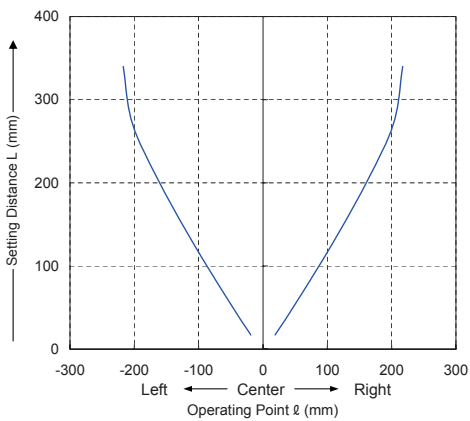

Common for horizontal and vertical direction (FX-102)

Thru-beam type Parallel deviation

Sensing characteristics diagram is listed in alphabetical order of model No.

FT-42W

Thru-beam type

Common for horizontal and vertical direction (FX-101)

Common for horizontal and vertical direction (FX-102)

Thru-beam type Parallel deviation

Sensing characteristics diagram is listed in alphabetical order of model No.

FT-A11

Thru-beam type

Horizontal direction (FX-101)