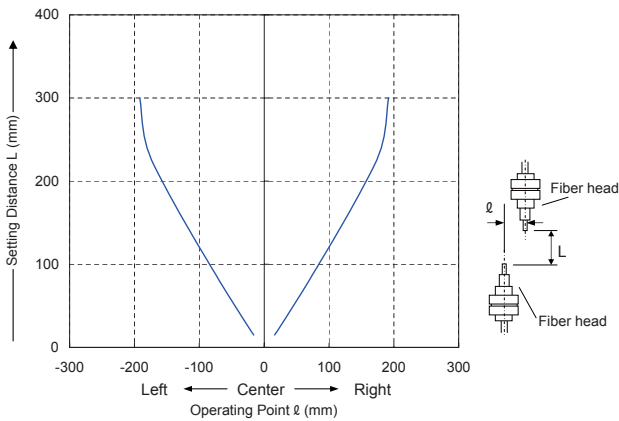

FX-100 SERIES
Sensing Characteristics
Data Sheet

Thru-beam type Parallel deviation

Sensing characteristics diagram is listed in alphabetical order of model No.

FT-31S

Thru-beam type

Common for horizontal and vertical direction (FX-101)

Common for horizontal and vertical direction (FX-102)

FT-31W

Thru-beam type

Common for horizontal and vertical direction (FX-101)

Common for horizontal and vertical direction (FX-102)

FT-42S

Thru-beam type

Common for horizontal and vertical direction (FX-101)

Common for horizontal and vertical direction (FX-102)

Thru-beam type Parallel deviation

Sensing characteristics diagram is listed in alphabetical order of model No.

FT-42W

Thru-beam type

Common for horizontal and vertical direction (FX-101)