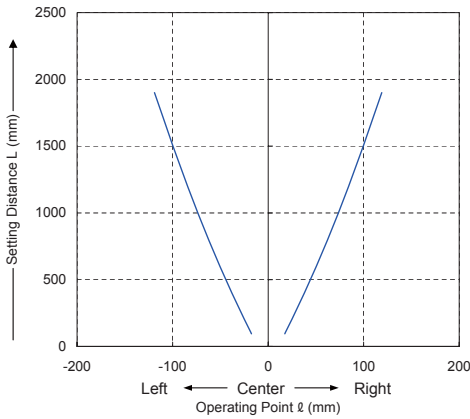

Common for horizontal and vertical direction (FX-102)

Thru-beam type Parallel deviation

Sensing characteristics diagram is listed in alphabetical order of model No.

FT-A11

Thru-beam type

Horizontal direction (FX-101)