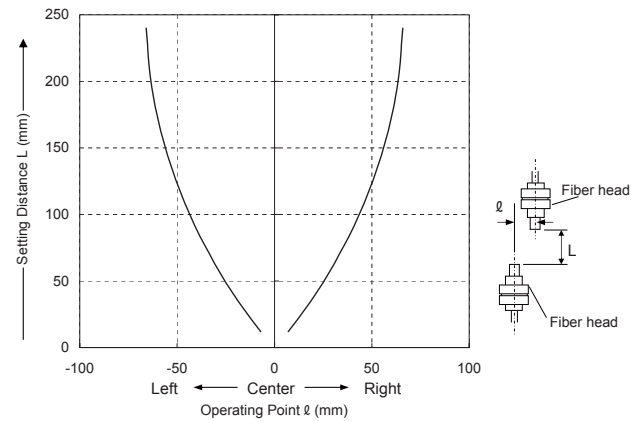

Common for horizontal and vertical direction (FX-102)