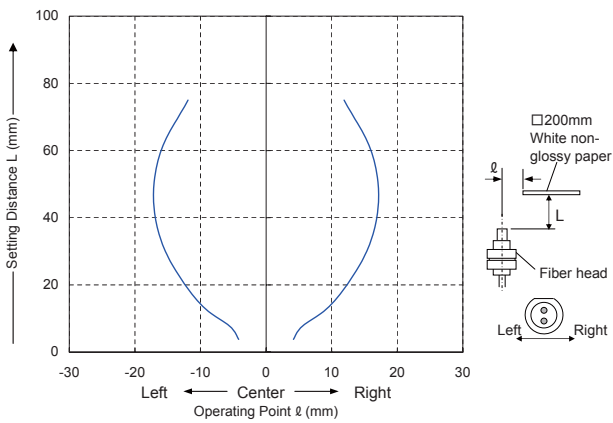

Sensing characteristics diagram is listed in alphabetical order of model No.

FD-62

Reflective type

Horizontal direction (FX-102)

Vertical direction (FX-102)

FD-64X

Reflective type

Horizontal direction (FX-101)