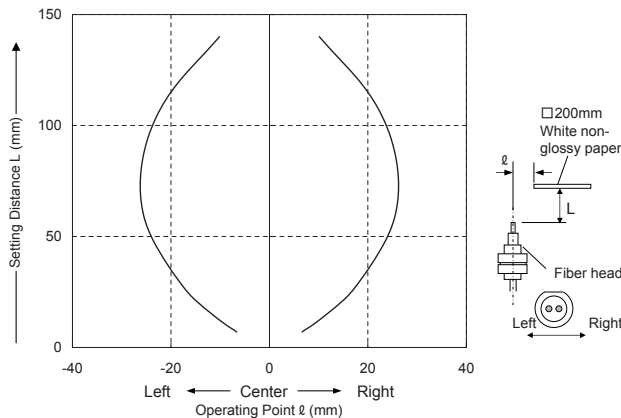

FD-41S

Reflective type

Horizontal direction (FX-101)

Vertical direction (FX-101)

Horizontal direction (FX-102)

Vertical direction (FX-102)

Reflective type Sensing field

Sensing characteristics diagram is listed in alphabetical order of model No.