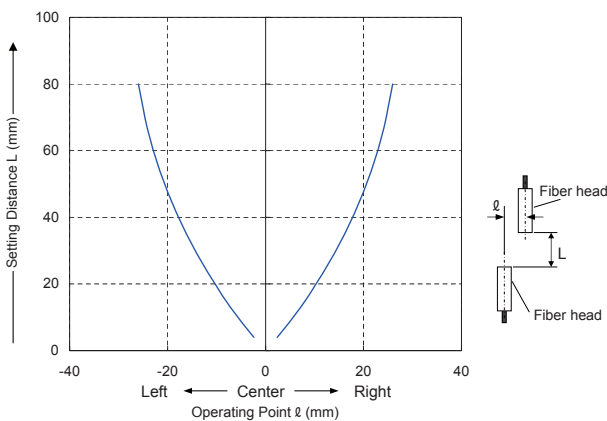

Common for horizontal and vertical direction (FX-102)

Thru-beam type Parallel deviation

Sensing characteristics diagram is listed in alphabetical order of model No.

FT-A11

Thru-beam type

Horizontal direction (FX-101)

Vertical direction (FX-101)

Horizontal direction (FX-102)

Vertical direction (FX-102)

FT-S21W

Thru-beam type

Common for horizontal and vertical direction (FX-101)

Common for horizontal and vertical direction (FX-102)