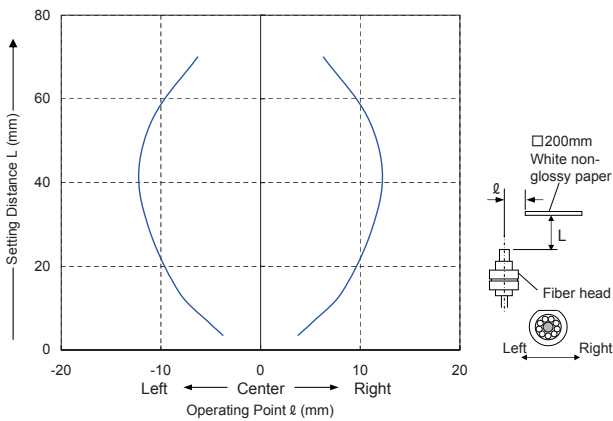

FD-32G

Reflective type

Common for horizontal and vertical direction (FX-101)