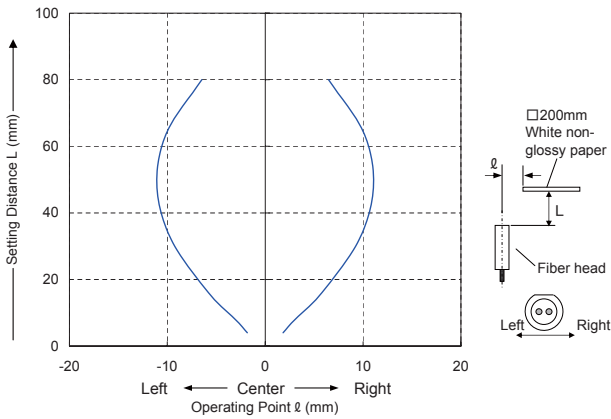

Reflective type Sensing field

Sensing characteristics diagram is listed in alphabetical order of model No.

FD-S32W

Reflective type

Horizontal direction (FX-101)