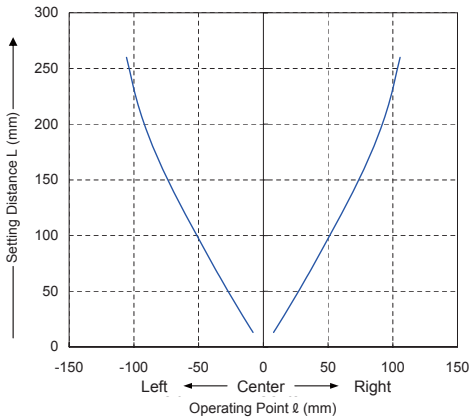

FX-100 SERIES
Sensing Characteristics
Data Sheet

Thru-beam type Parallel deviation

Sensing characteristics diagram is listed in alphabetical order of model No.

FT-31S

Thru-beam type

Common for horizontal and vertical direction (FX-101)

Common for horizontal and vertical direction (FX-102)

Thru-beam type Parallel deviation

Sensing characteristics diagram is listed in alphabetical order of model No.

FT-42W

Thru-beam type

Common for horizontal and vertical direction (FX-101)