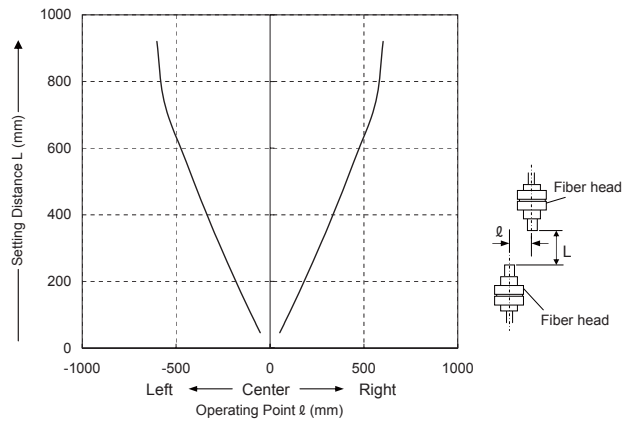

Common for horizontal and vertical direction (FX-102)