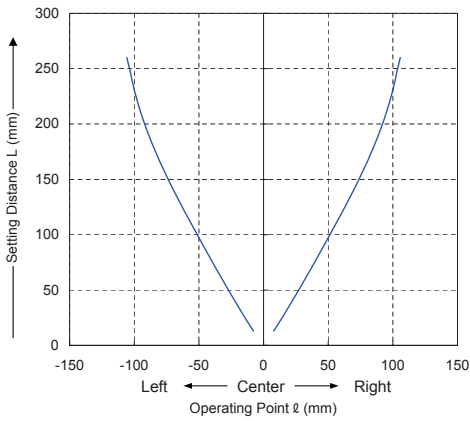

Thru-beam type Parallel deviation

Sensing characteristics diagram is listed in alphabetical order of model No.

FT-S31W

Thru-beam type

Common for horizontal and vertical direction (FX-101)