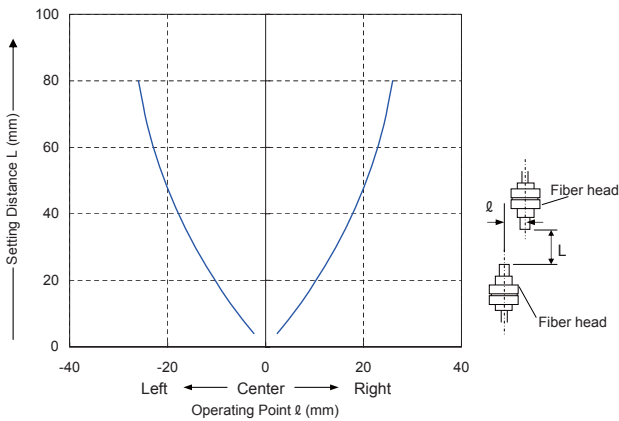

FT-31W

Thru-beam type

Common for horizontal and vertical direction (FX-101)