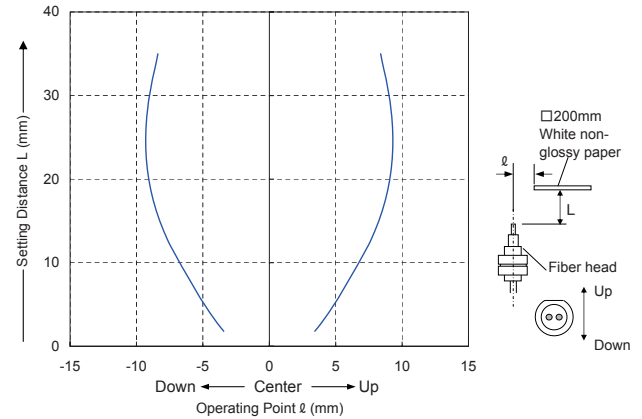

Vertical direction (FX-101)