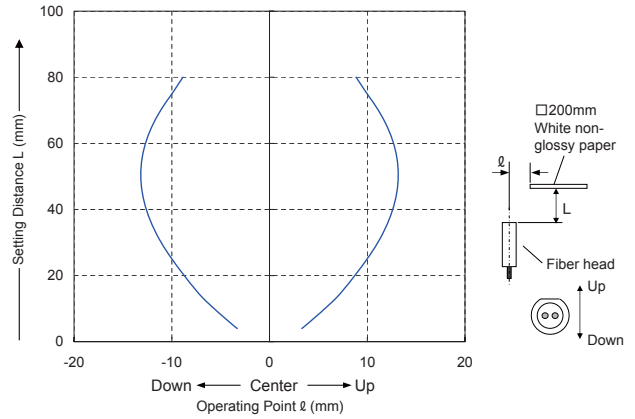

Vertical direction (FX-101)