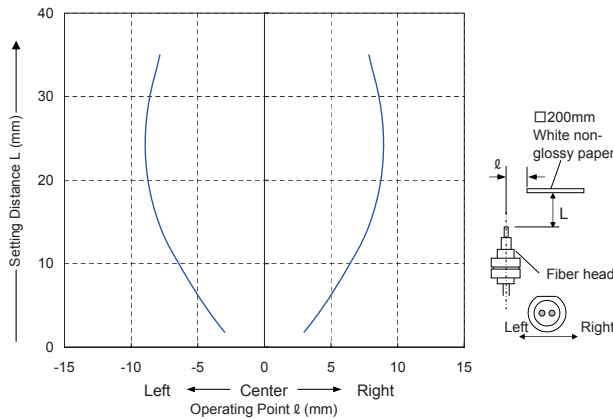

Horizontal direction (FX-101)