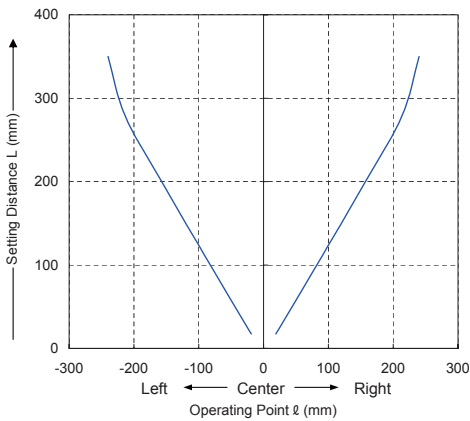

Common for horizontal and vertical direction (FX-101)