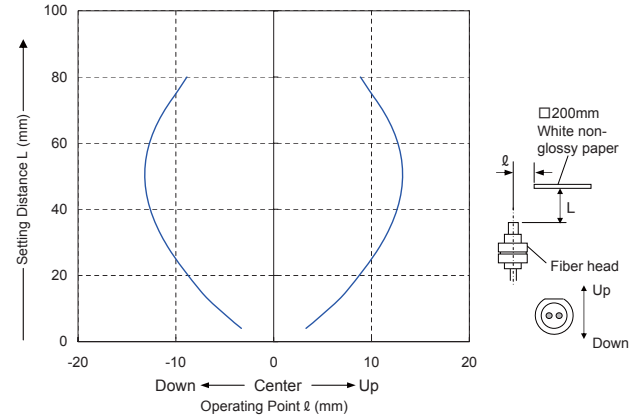

Vertical direction (FX-101)