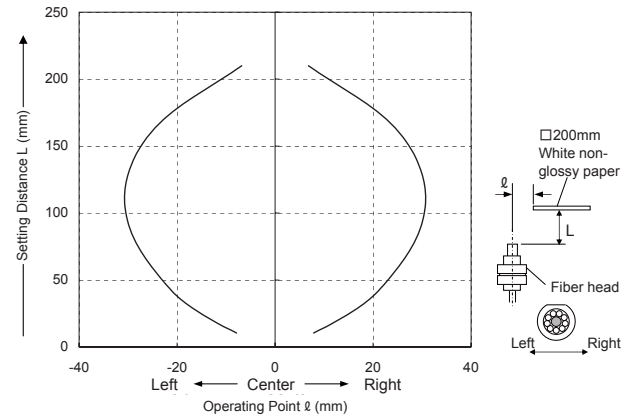

Reflective type Sensing field

Sensing characteristics diagram is listed in alphabetical order of model No.

FD-32GX

Reflective type

Common for horizontal and vertical direction (FX-101)

Common for horizontal and vertical direction (FX-102)