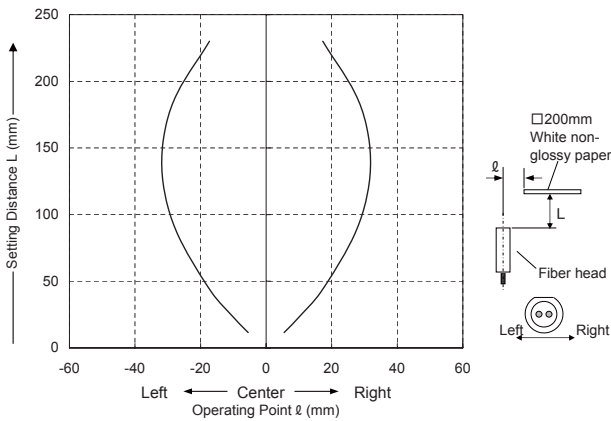

Horizontal direction (FX-102)