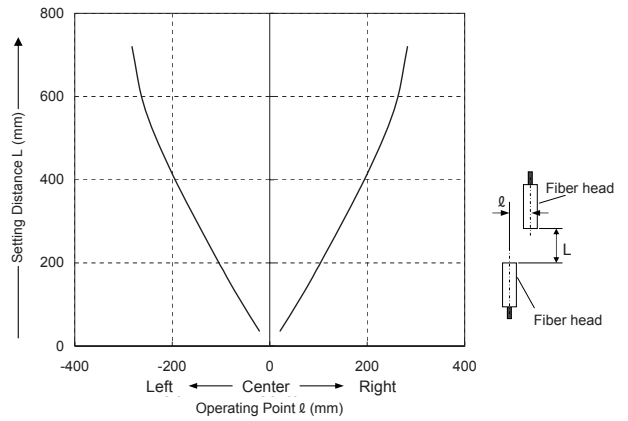

Thru-beam type Parallel deviation

Sensing characteristics diagram is listed in alphabetical order of model No.

FT-S31W

Thru-beam type

Common for horizontal and vertical direction (FX-101)

Common for horizontal and vertical direction (FX-102)