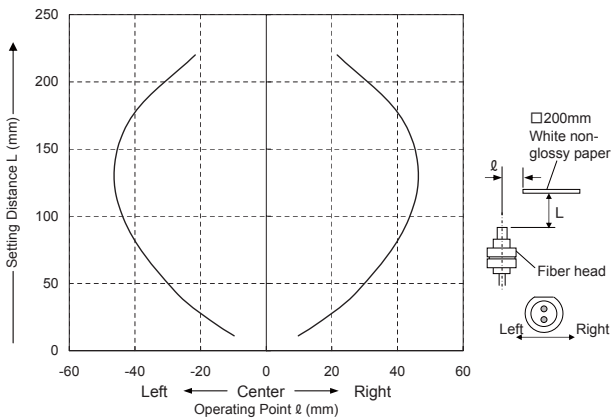

Horizontal direction (FX-102)