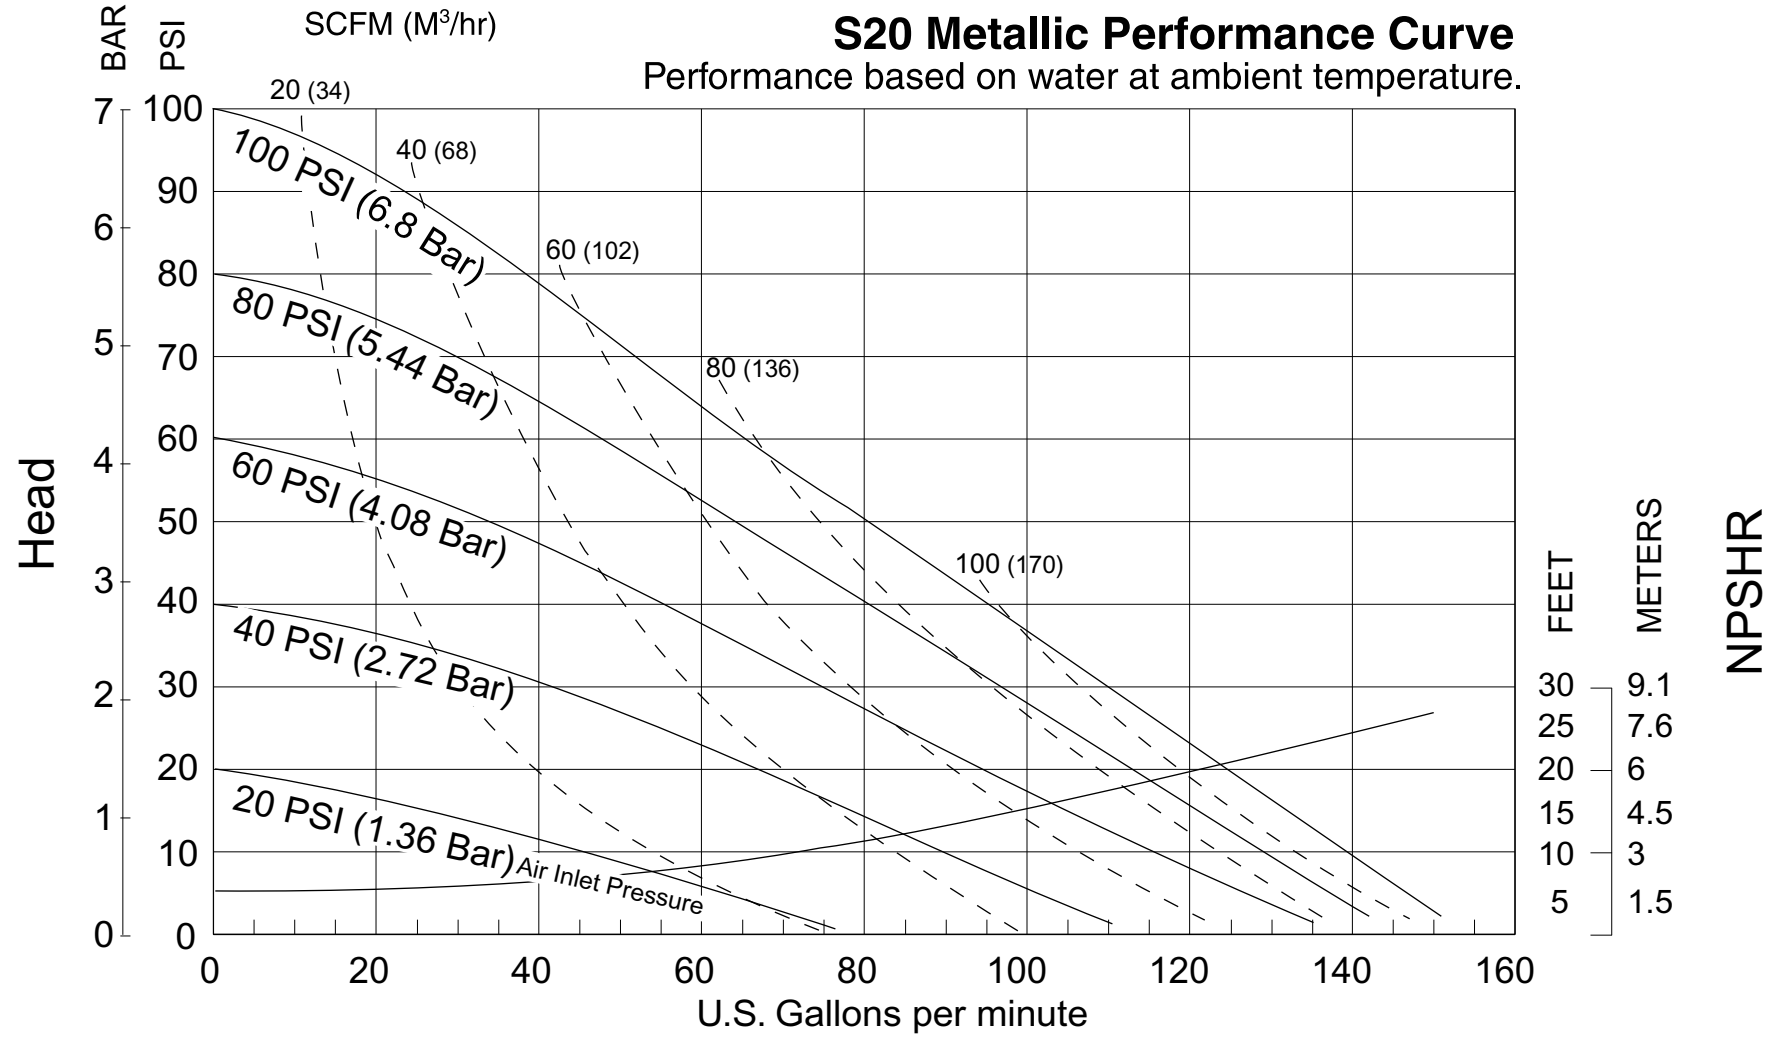

# S20 Metallic Performance Curve

Performance based on water at ambient temperature.

Capacity