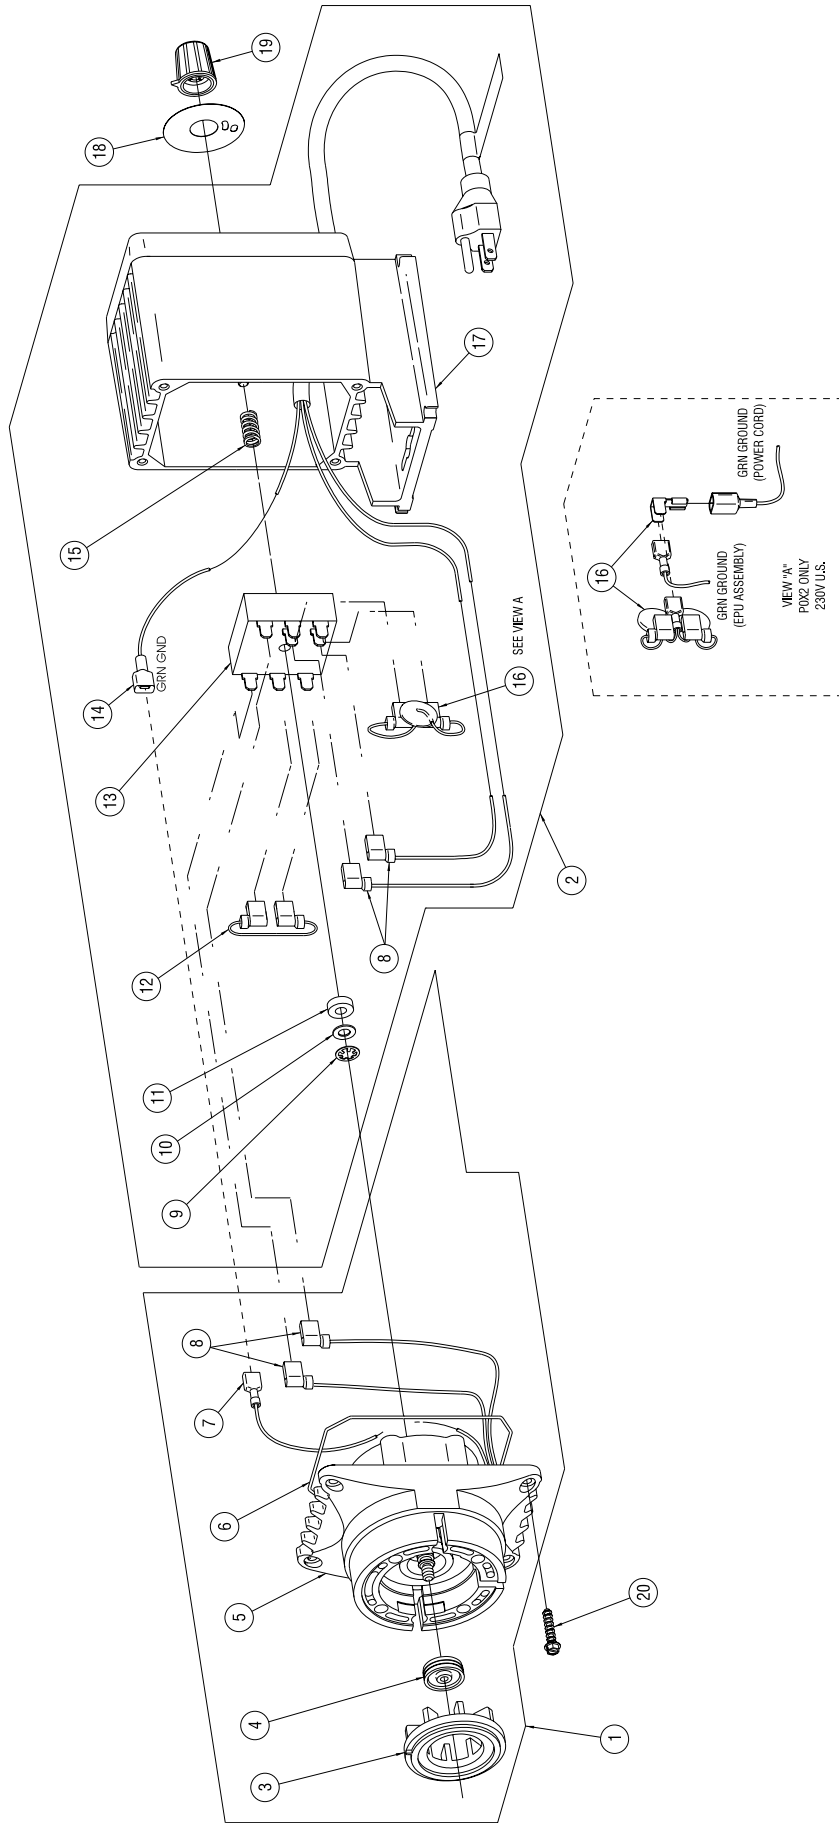

## **Electronic Metering Pump**

**Metering Pump Component Diagram**

**8 Post Office Square  
Acton, MA 01720 USA**

Replaces same of Rev. A 4/97  
1843.B 6/01

# Series P0 Drive Assembly Exploded View Diagram

Key No.	Model	Part No.	Description	Qty.
6	P0	10166	O-Ring	1
	P0	10182-1	Wire Terminal (Female)	1
	P0	25070-1	Wire Terminal (Flag)	4
	P0	10422	Retaining Ring	1
	P0	25963	Washer, Nylon	1
	P0	30391	Washer, Rubber	1
	P02, P03	29797	Wire Assembly	1
	P0	36254	Pulser	1
	P0	10368-1	Wire Terminal (Male)	1
	P0	25414	Spring	1
	P021, P031, P041, P051, P061	10626	Varistor Assembly, 115V	1
	P022, P032, P042, P052, P062	31255	Varistor Assembly, 230V US	1
	P023, P033, P043, P053, P063	10627	Varistor Assembly, 230-250V	1
	P025, P035, P045, P055, P065			
	P026, P036, P046, P056, P066			
P027, P037, P047, P057, P067				
17	P021, P031, P041, P051, P061	36380	Housing Assembly, 115V	1
	P022, P032, P042, P052, P062	36381	Housing Assembly, 230V US	1
	P023, P033, P043, P053, P063	36382	Housing Assembly, 230V DIN	1
	P025, P035, P045, P055, P065	36383	Housing Assembly, 240V UK	1
	P026, P036, P046, P056, P066	36384	Housing Assembly, 250V AUST	1
	P027, P037, P047, P057, P067	36385	Housing Assembly, 230V SWISS	1
	P02	30418	Stroke Dial	1
	P03	31545	Stroke Dial	1
	P04, P05	31126	Stroke Dial	1
	P06	31127	Stroke Dial	1
	P0	30295	Stroke Knob	1
	P0	30306	Screw	4