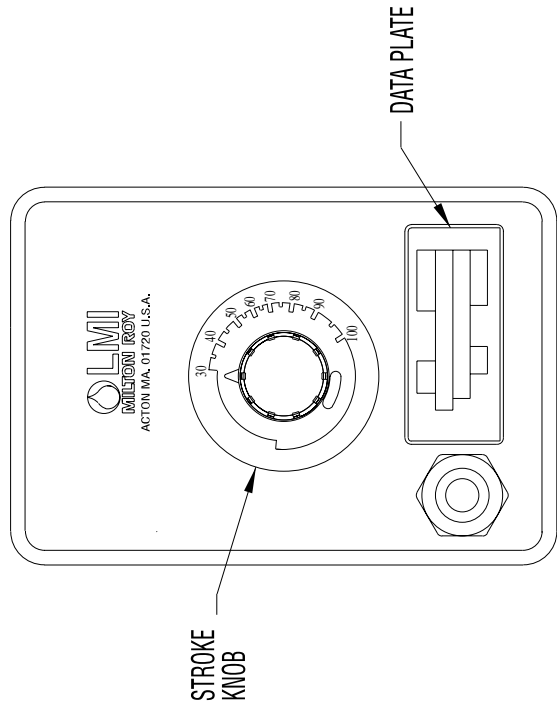

Series P0 Control Panel Detail