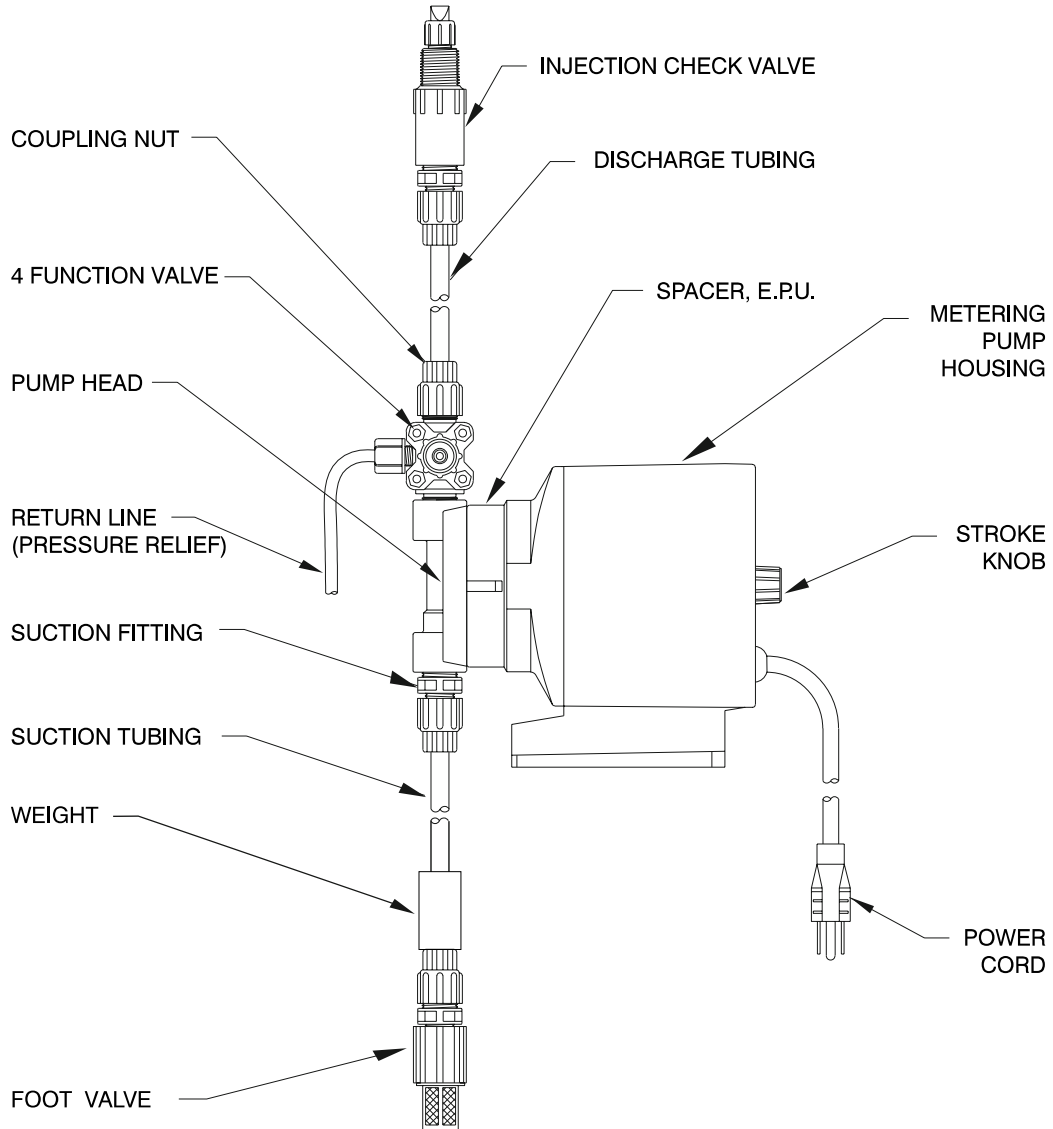

Instruction **Supplement**

Series P0

Electronic Metering Pump

Metering Pump Component Diagram