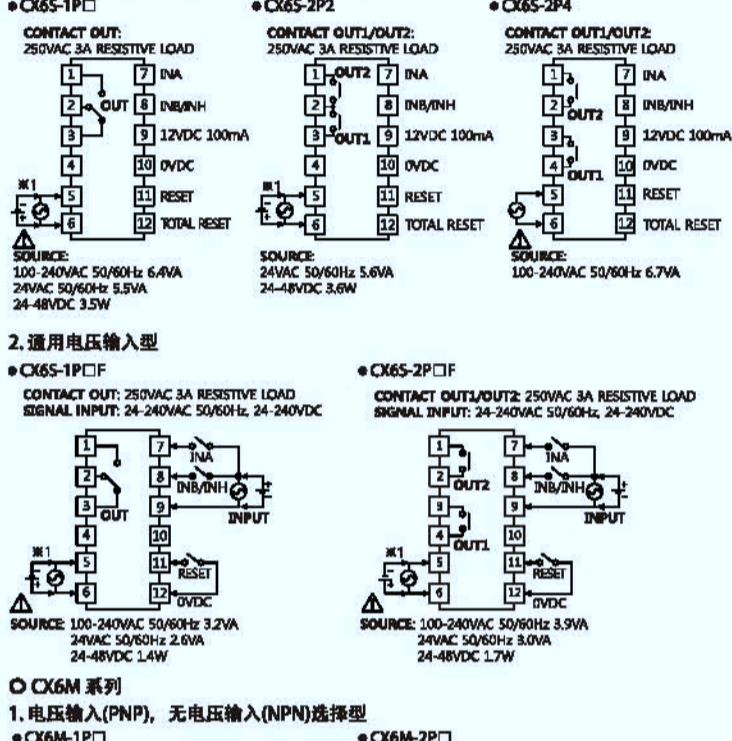

使用说明书

注意 安全 警告 注意 手册 型号构成 各部位名称

规格 规格表 规格表 规格表

Table with columns: 规格, 规格表, 规格表, 规格表. Lists technical specifications for various models.

Table with columns: 规格, 规格表, 规格表, 规格表. Lists technical specifications for various models.

Table with columns: 规格, 规格表, 规格表, 规格表. Lists technical specifications for various models.

Table with columns: 规格, 规格表, 规格表, 规格表. Lists technical specifications for various models.

接线图 (Wiring Diagram)

基本动作构成 (Basic Operation Structure)