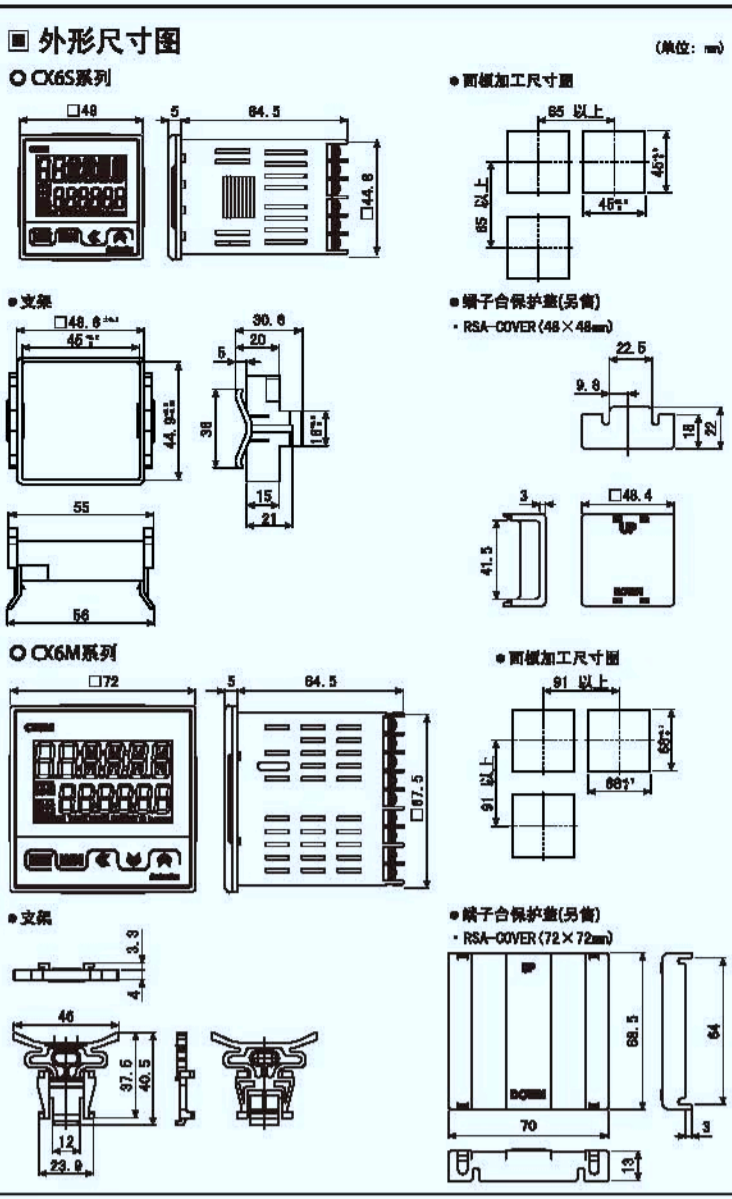

使用说明书

注意 安全 警告 注意 手册 型号构成 各部位名称

规格 规格表 规格表 规格表

Table with columns: 规格, 规格表, 规格表, 规格表. Lists technical specifications for various models.

Table with columns: 规格, 规格表, 规格表, 规格表. Lists technical specifications for various models.

Table with columns: 规格, 规格表, 规格表, 规格表. Lists technical specifications for various models.

Table with columns: 规格, 规格表, 规格表, 规格表. Lists technical specifications for various models.

接线图 (Wiring Diagram)

基本动作构成 (Basic Operation Structure)