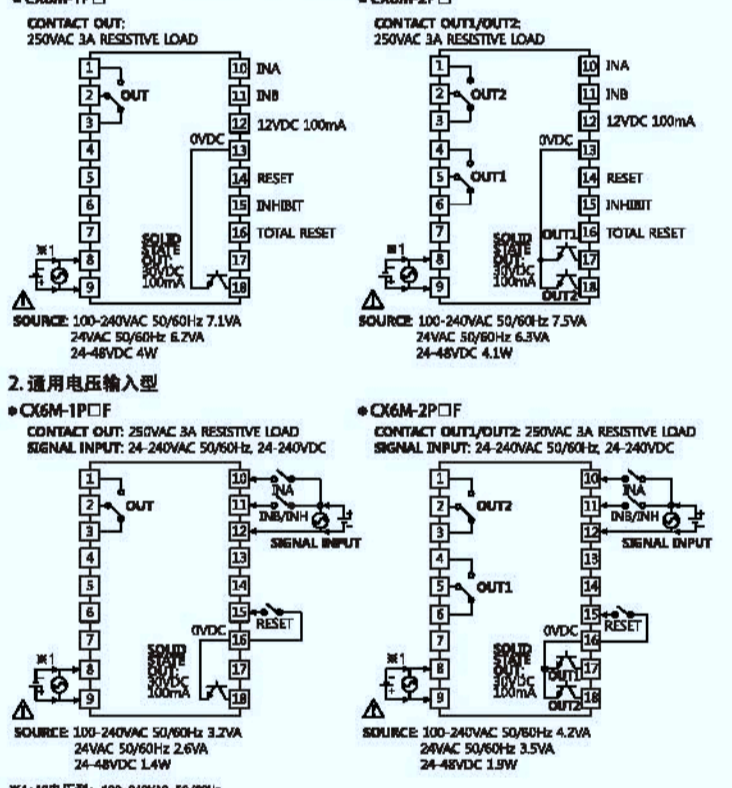

使用说明书

注意 安全 警告 注意 手册 型号构成 各部位名称

规格 规格表 规格表 规格表

Table with columns: 规格, 规格表, 规格表, 规格表. Lists technical specifications for various models.

Table with columns: 规格, 规格表, 规格表, 规格表. Lists technical specifications for various models.

Table with columns: 规格, 规格表, 规格表, 规格表. Lists technical specifications for various models.

Table with columns: 规格, 规格表, 规格表, 规格表. Lists technical specifications for various models.

接线图 (Wiring Diagram)

基本动作构成 (Basic Operation Structure)